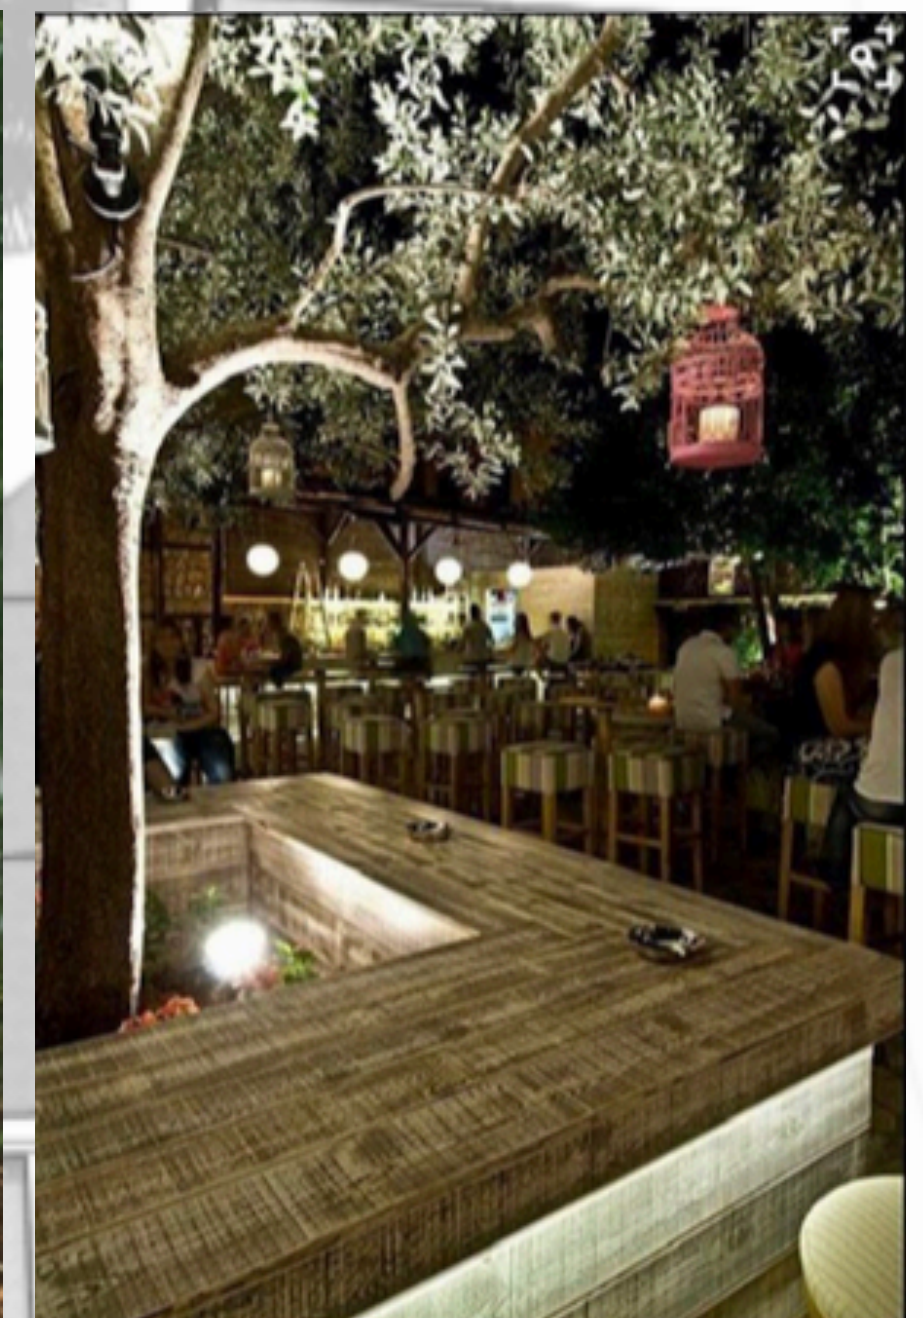

Landscaping Plan

Riverside's exquisitely landscaped grounds will showcase hand-picked trees and plants proven to thrive in the South Florida climate.

The Nursery that has been selected to provide the greenery for the Riverside project are experts in the excavation and relocation of each of these species of tree and plant. They have also helped in creating a comprehensive irrigation schedule for each tree to ensure that they receive the proper care