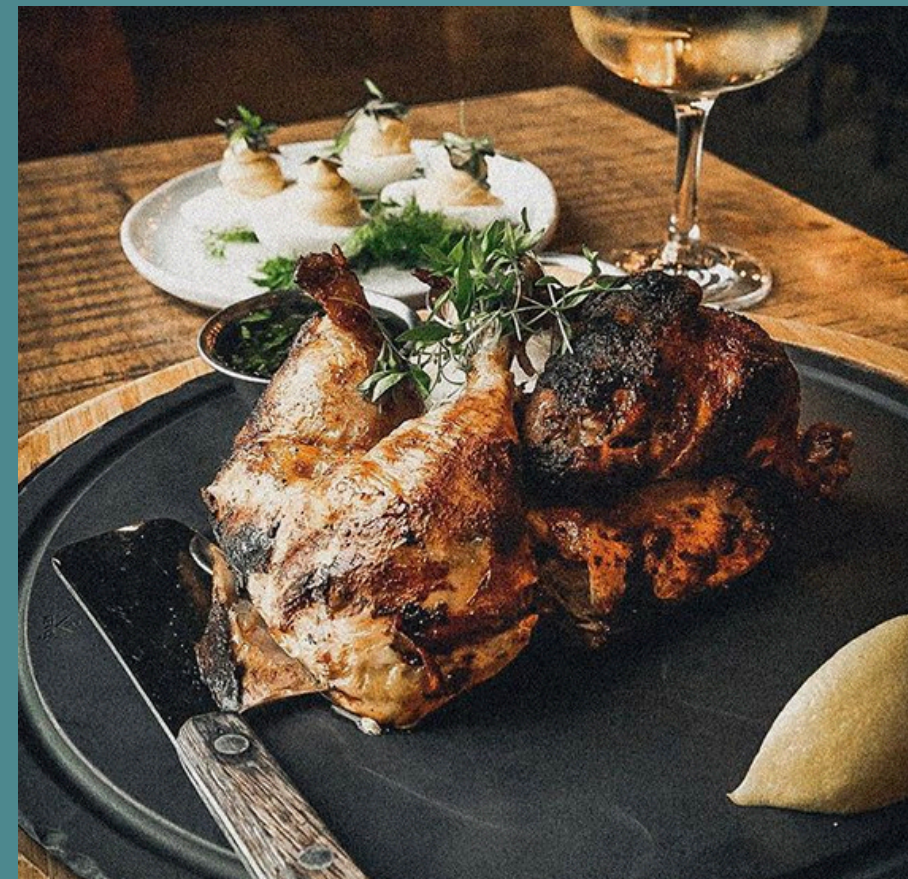

Village with, 8 quality restaurants operators

São Lorenzo
Coffee/Ice Cream/Sweet

Taco Gourmet
Mexican

Le Chick
Burger

Old Lisbon
Sea Food

Morgan's
Pizza

Miami River
Tap Room

AWA
Asian Kitchen

SteakHouse
Grill