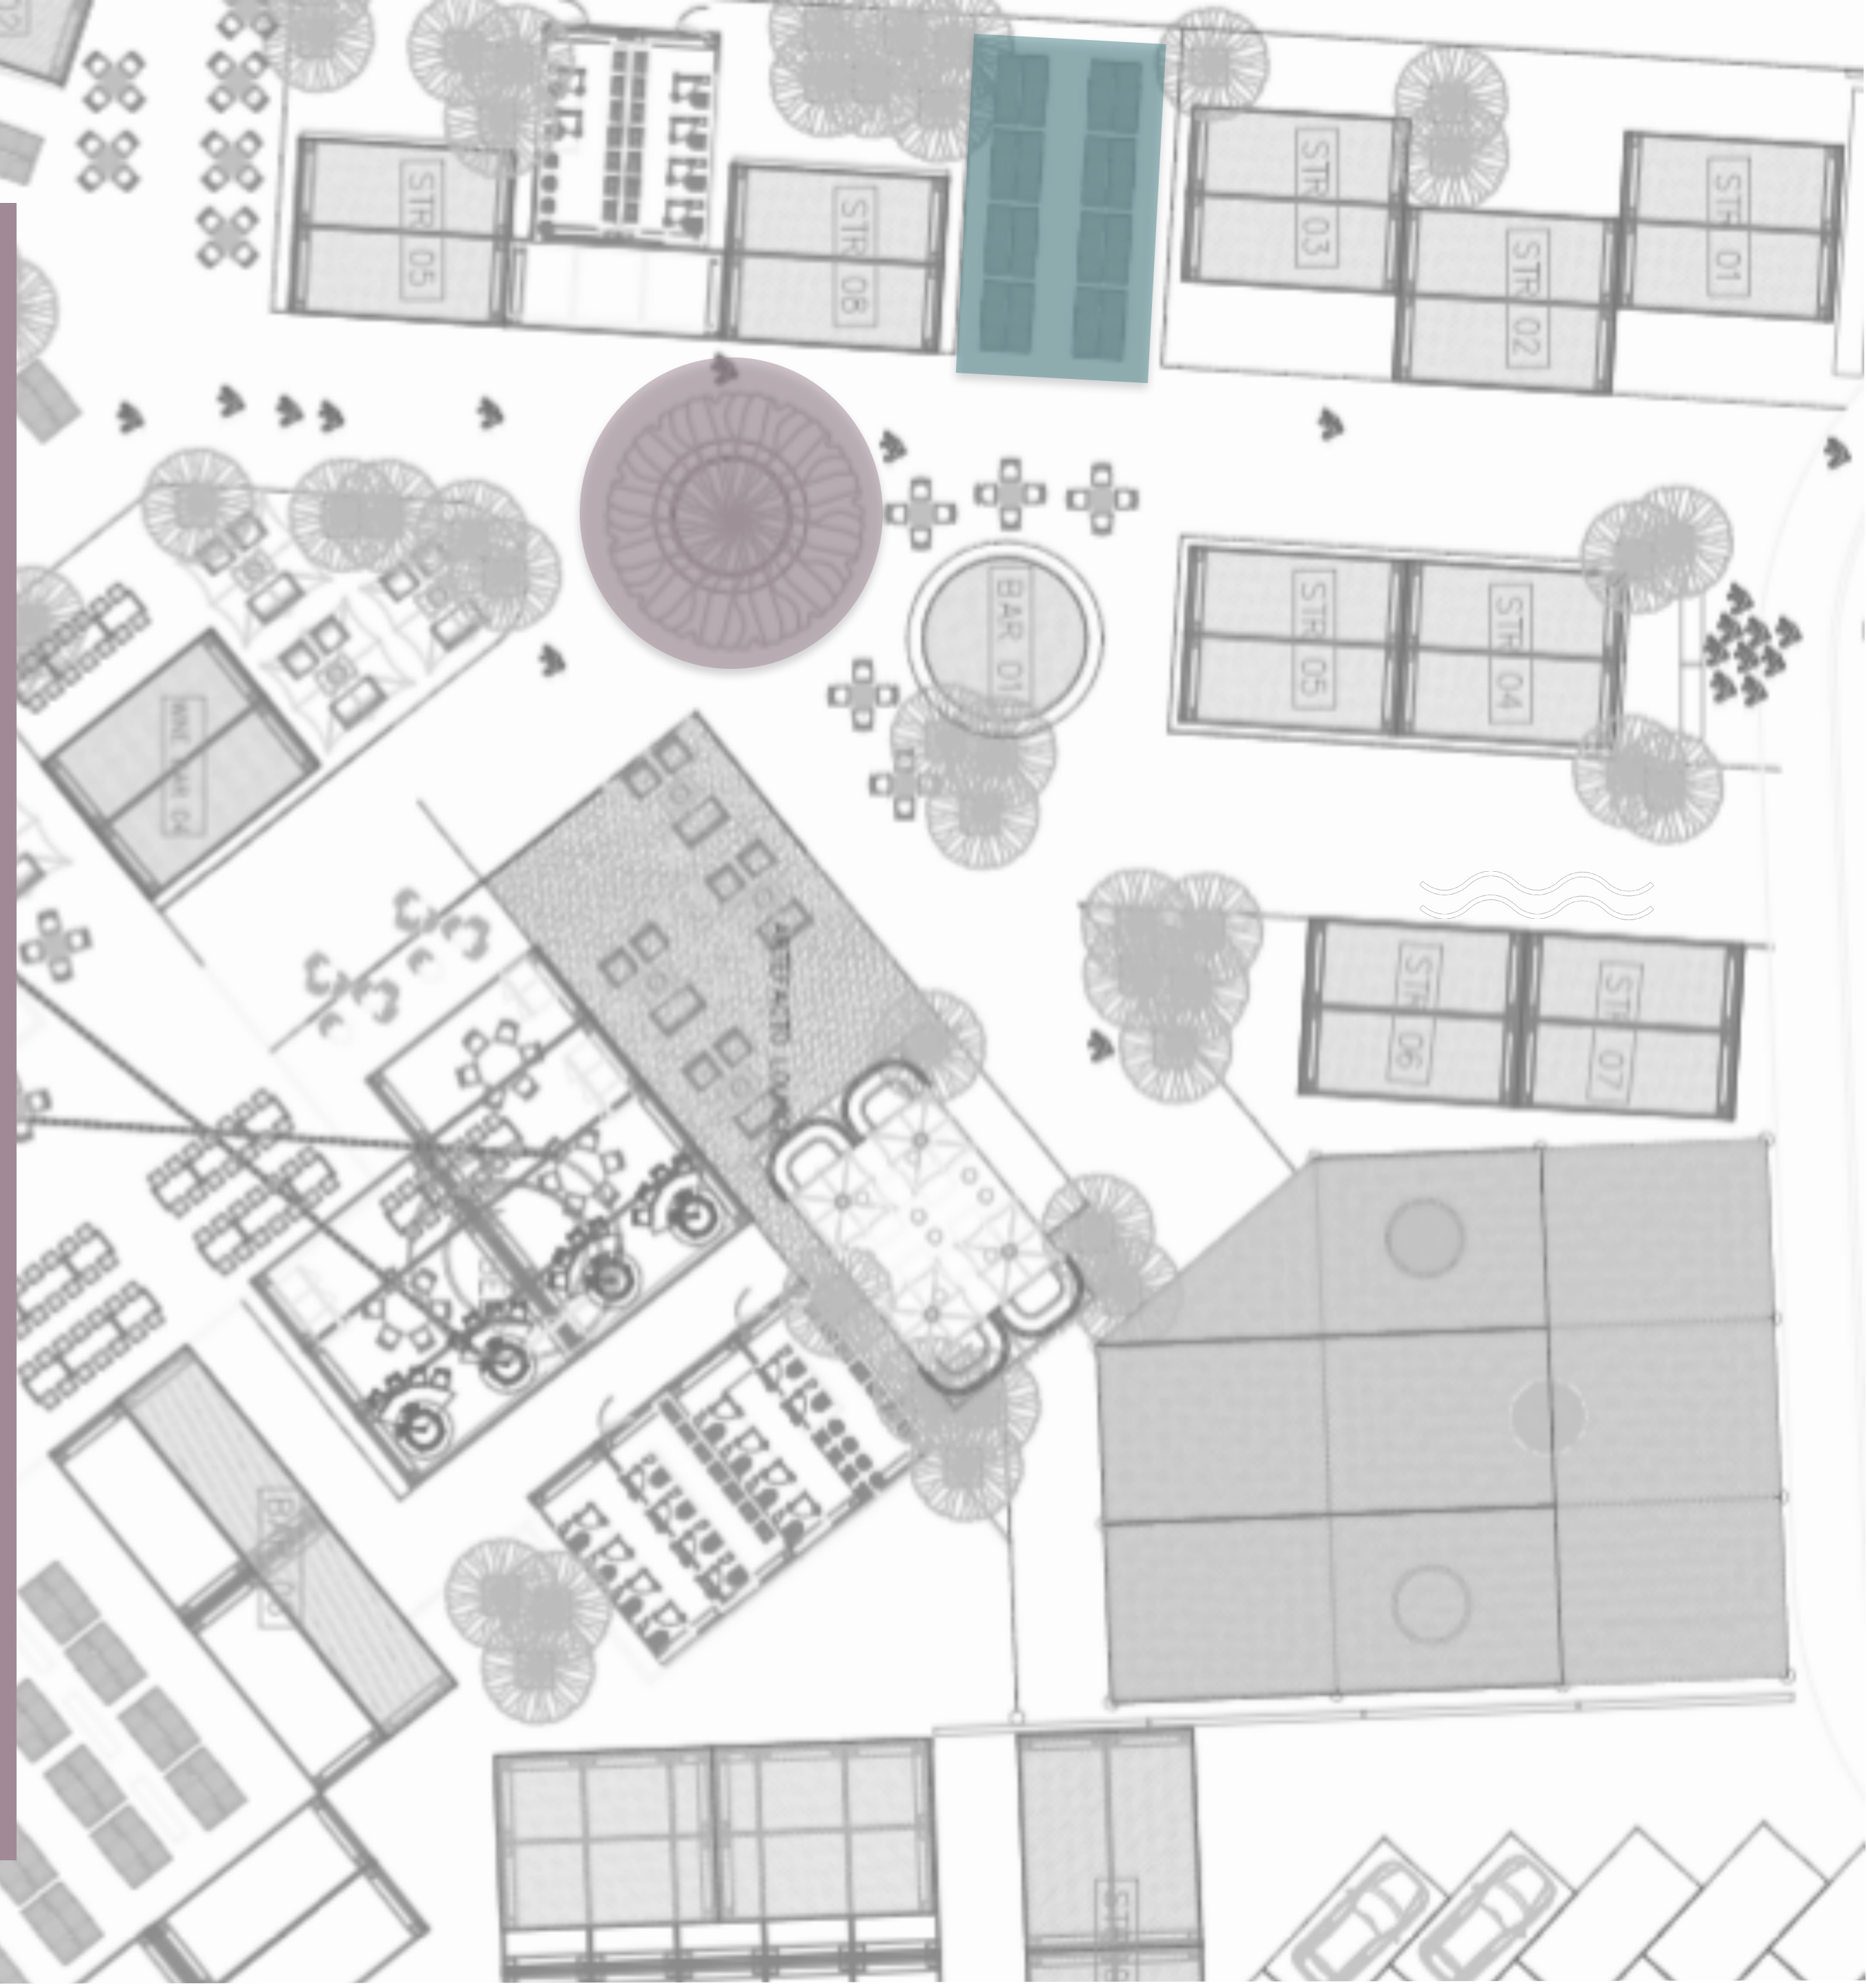

RIVERSIDE

BRICKELL'S BACKYARD

RIVERSIDE

About the Project

Located right on the Miami River between S. Miami Avenue and SE 1st Avenue, “Riverside” will deliver the best of Miami in a beautifully landscaped waterfront setting unlike anything serving the Downtown Brickell area. With seven restaurants, a tap room, large screen TV’s, art situated throughout the grounds and family friendly special events, there is something for everyone. All with magnificent water views.

Morgan's
Pizza

Miami River
Tap Room

AWA
Asian Kitchen

SteakHouse
Grill

Main Lounge with AC

Landscaping Plan

Riverside's exquisitely landscaped grounds will showcase hand-picked trees and plants proven to thrive in the South Florida climate.